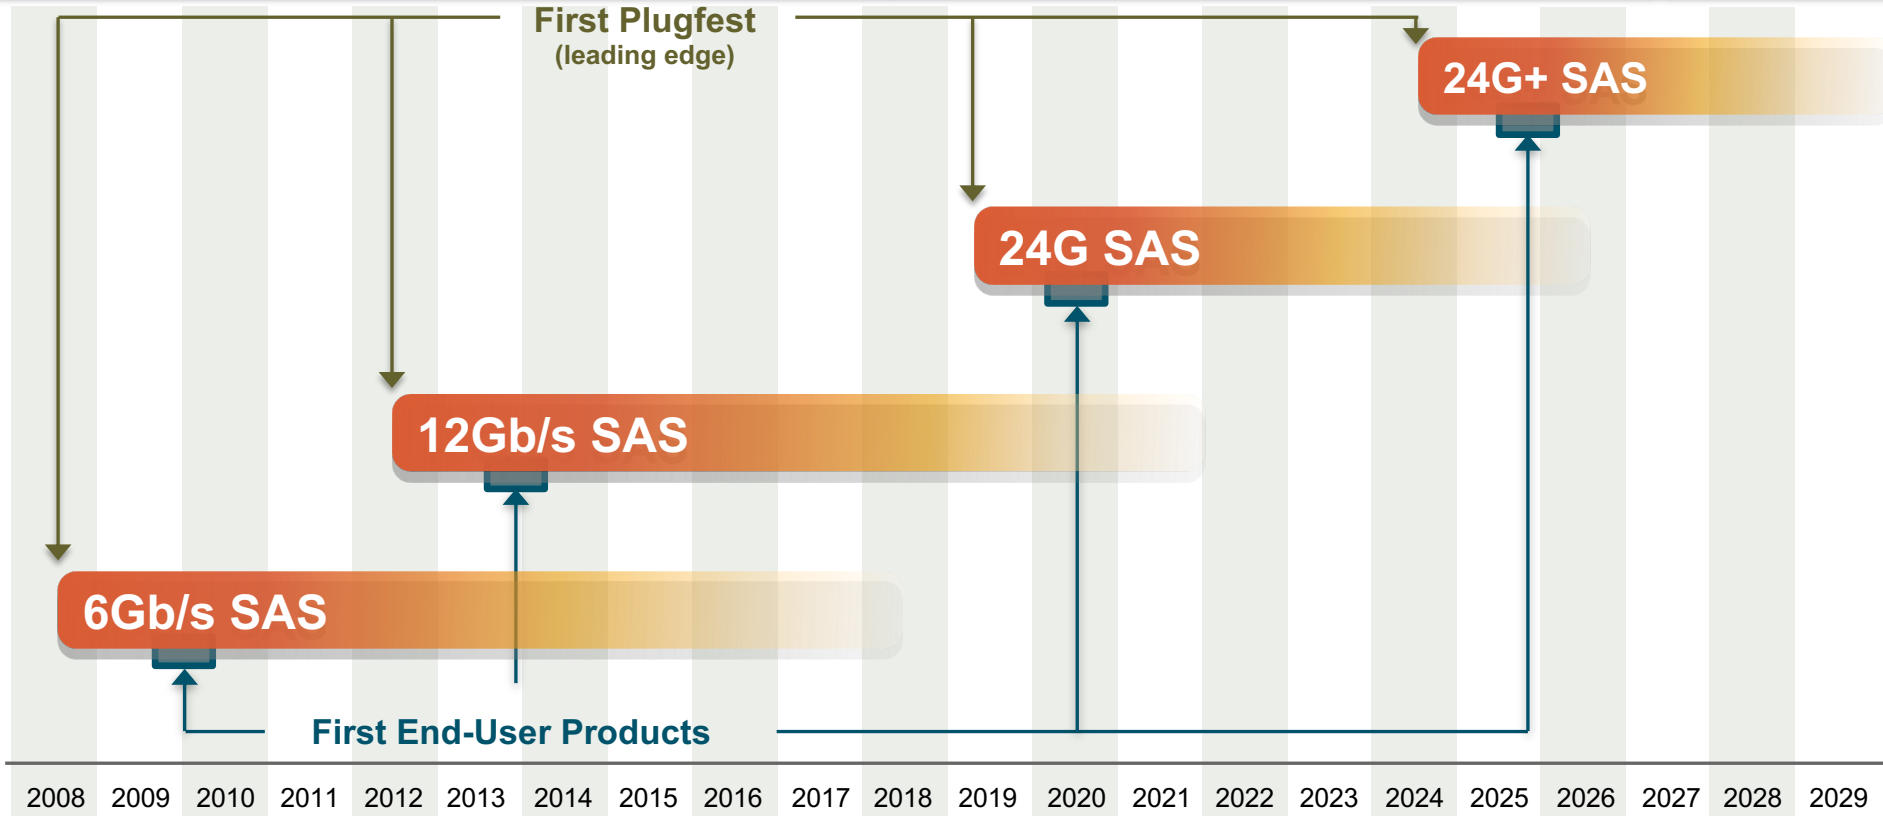

SAS Technology Roadmap

- ◆ This roadmap shows the availability of prototypes and end-user products for each generation of SAS.
- ◆ Plugfest is an event where industry participants test their prototype products to confirm interoperability.
- ◆ End-user products typically become available approximately 12-18 months after the first Plugfest.